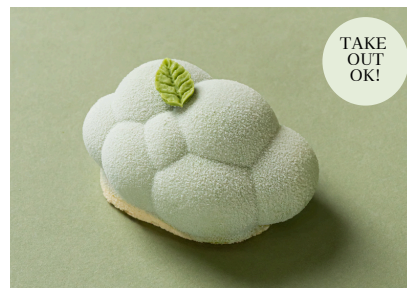

Kumono Mousse Set

雲ノムースセット

人気
No.1

Order with a Drink
for a Special Deal!

+ ¥50 OFF

あずき抹茶ムース
Red bean with Matcha Mousse

¥710

TAKE
OUT
OK!